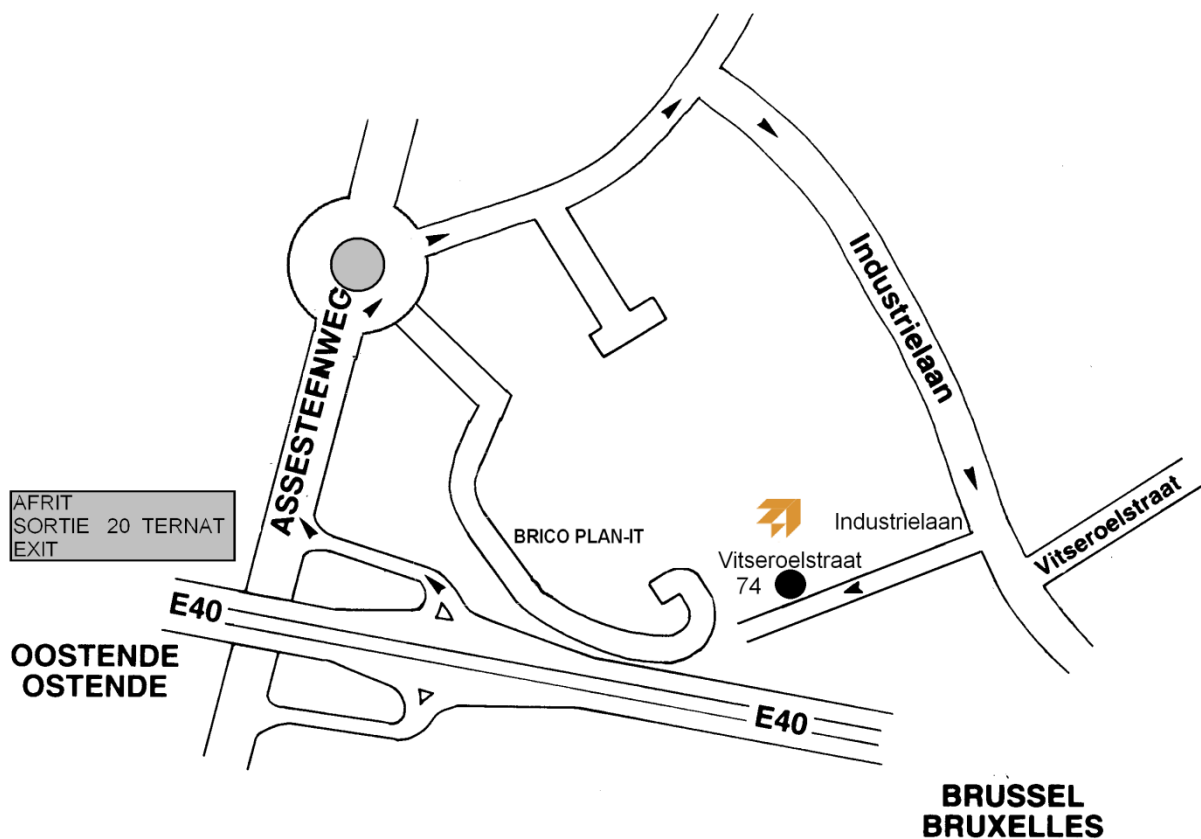

Route description to Pietercil Delby's

Pietercil Delby's
Vitseroelstraat 74
B-1740 Ternat
Tel. : +32 583 81 00
Fax : +32 582 29 63

Coming from Brussels

- Take the highway E40
- Take exit 20, direction Ternat
- At the end of the exit go to the right
- After approximately 500m at the roundabout, take the second street to the right, direction INDUSTRIEZONE
- Follow the road and the signs Pietercil Delby's